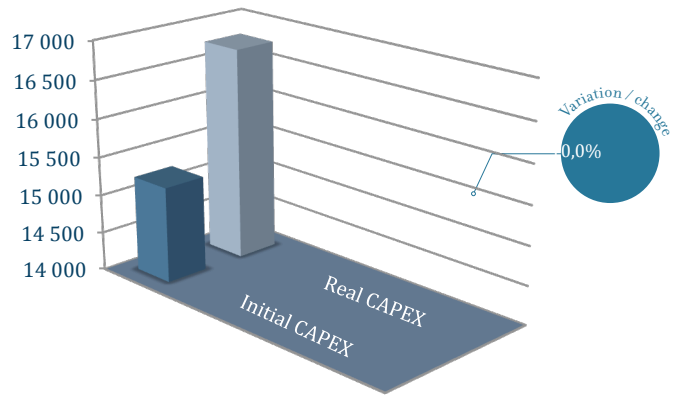

Region	Middle East	Opening Date	15/05/16	Commercial area 100 sqm	Stairs	Yes	Lift	Yes	Safe Room	Yes	
Country	burkina faso	Latest Renewal Date	15/06/16		Backstage area 100 sqm	Levels	4 floors	Levels comments qsfgdd:g.sdfgsdfjksdgdksdgdgklsklsjkslksjks giklsgijsgdgfkjsdgdgkdfgsjkgdsjks			
City	marseille	Boutique Status	Closed			Total area 200 sqm (sqm : square meter)	Concept façade	Black façade + gold leaf	Concept façade comments dfkjgjhgfjhkqhjkqghjkhjkqghjksjhksjhkqhjks hkjhjkqfshjkqshjfk		
Official Boutique Name		Closing Date									
Ownership	Externel	Project Mission	Opening								
Further comments	sqdfkjhsqsfjhkqsfhjkqfhjkqfshshfjkjhqkhjqkqhjkqfshjkqfshkjqfhqfshfsjhjksqfd										

Local currency	Exchange rate
Franc	6,5596

Initial CAPEX (lc)	Real CAPEX (lc)
100 000	110 000
*lc: local currency	*lc: local currency
Initial CAPEX (€)	Real CAPEX (€)
15 245	16 769

Cost (lc) / commercial sqm	1 100
Cost (€) / commercial sqm	168

Further comments	ffffffsqdskjskgljqljgjksgljkgqdjlkqgjjkglkgljldqgkljqsdklqskljdkljgdhjqdghjklqdlhdqdgghqhkjqhjqfskqfgqdsfgkqsdfgqsgrhlmqkglssdfhdqgkglkqfgdkslgdfshkljqdsfgkhljqgdghmlkjqgfdjhmkqdgfhkjmgsdfhjkqdfghlkgdsfqhjkqgwfthklmjwghjkmghjkms